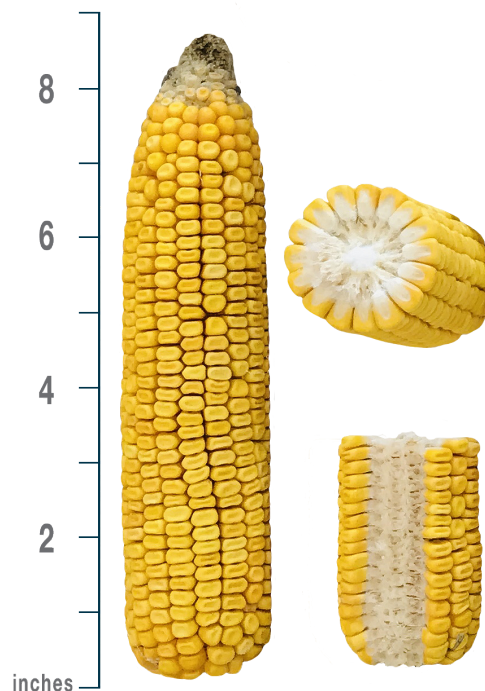

2023 Technical Data

PS ExSeed LF RR

2450 Heat Units
83 Relative Maturity

KEY FEATURES

- Floury Leafy Corn Silage which provides more rumen-available starch
- Roundup Ready® Corn 2 technology
- White cob provides very high feedout and no cob disks
- High grain to stover ratio
- High dry matter yield

HYBRID CHARACTERISTICS

Emergence:	Very Good
Seeding Vigour:	Very Good
Flowering:	Early
Silk:	Early
Stalk Strength:	Good
Root Strength:	Very Good
Stay Green:	Good
Husk Cover:	Very Good
Stress Tolerance:	Good
Plant Height:	Tall
Grain Quality:	Very Good
Grain Type:	Dent
Tip Fill:	Very Good
Test Weight:	Good
Shank Length:	Moderate
Kernel Rows:	14-16
Maturity:	Medium
Ear Height:	Medium
Ear Flex:	Flex
Dry Down:	Slow
Soil Type:	All
Seeding Rate:	28000-30000
Cob Colour:	White

COMPANION HYBRIDS

Late - PS ExTreme RR (2675 CHU):
Late - PS ExPand LF RR (2725 CHU):